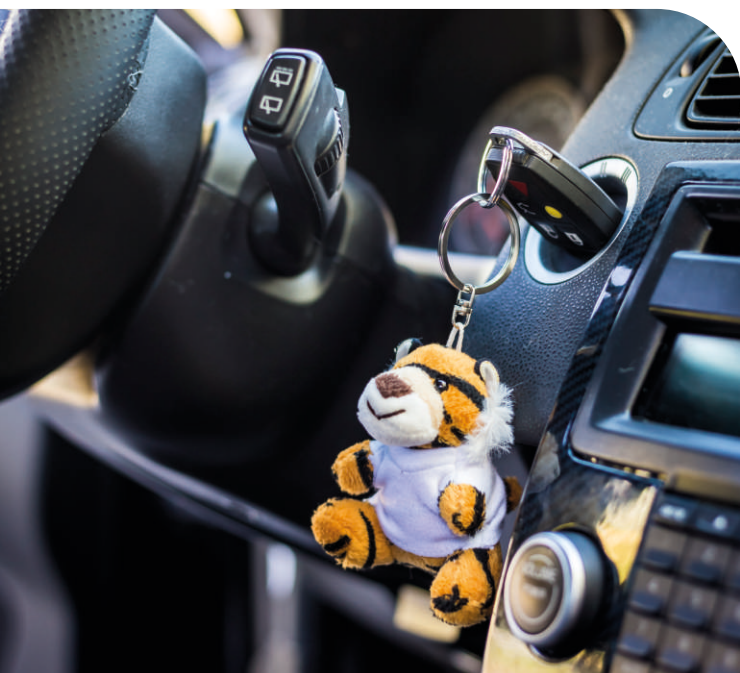

HE735-18 Raine

Tiger with white T-shirt suitable for printing,
keyring (T-shirt packed separately)

Tiger mit weißem T-Shirt, bedruckbar,
Schlüsselanhänger (T-Shirt gepackt getrennt)

Tigre avec T-shirt blanc pour l'impression,
porte-clés (T-shirt emballé séparément)

■ plush, polyester

☞ 8 cm

☛ clothing front (25 x 15 mm) TF
clothing back (25 x 15 mm) TF