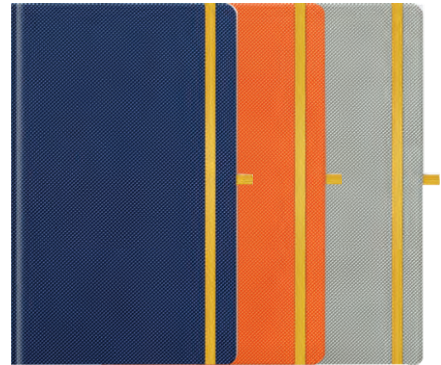

NOTES / NOTEBOOK

MOTLEY

Alege materialul / Choose your material

Moderno