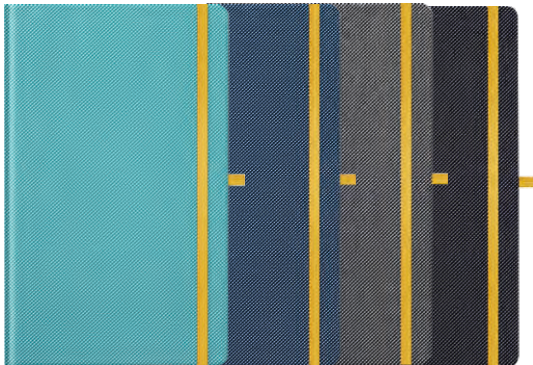

NOTES / NOTEBOOK

MOTLEY

Alege materialul / Choose your material

Gloss