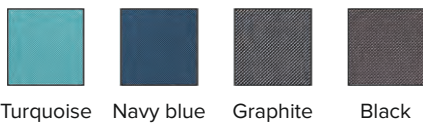

NOTES / NOTEBOOK

MOTLEY

Alege materialul / Choose your material

Gloss